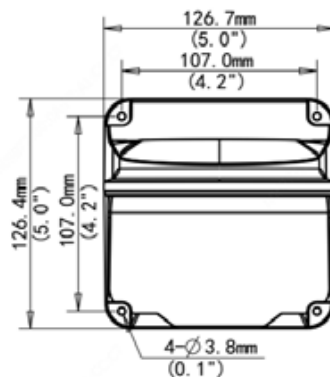

Bracket	
Dimensions	126.7 x 126.4 x 183.4mm
Weight	0.52kg
Material	Aluminum alloy

Used for: INLGTO4IRWFB

XLGWM03-D-IN-BK Wall Mount

*Design and specifications are subjects to change without notice.