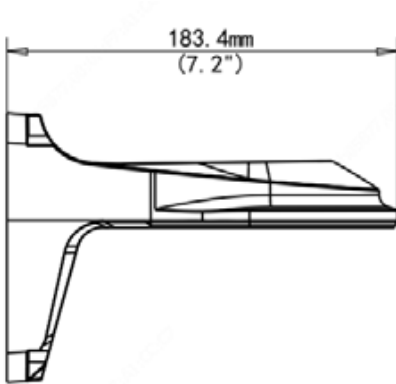

Bracket	
Dimensions	126.7 x 126.4 x 183.4mm
Weight	0.52kg
Material	Aluminum alloy

Used for: INLGTO4IRWFB

XLGWM03-D-IN-BK Wall Mount

*Design and specifications are subjects to change without notice.