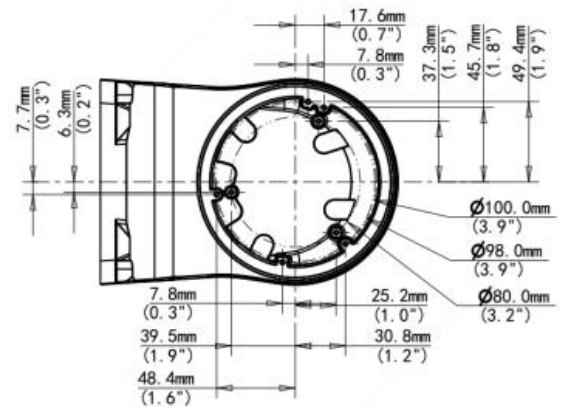

Bracket	
Dimensions	126.7 x 126.4 x 183.4mm
Weight	0.52kg
Material	Aluminum alloy

Used for: INLGTO4IRWFB

XLGWM03-D-IN-BK Wall Mount

*Design and specifications are subjects to change without notice.